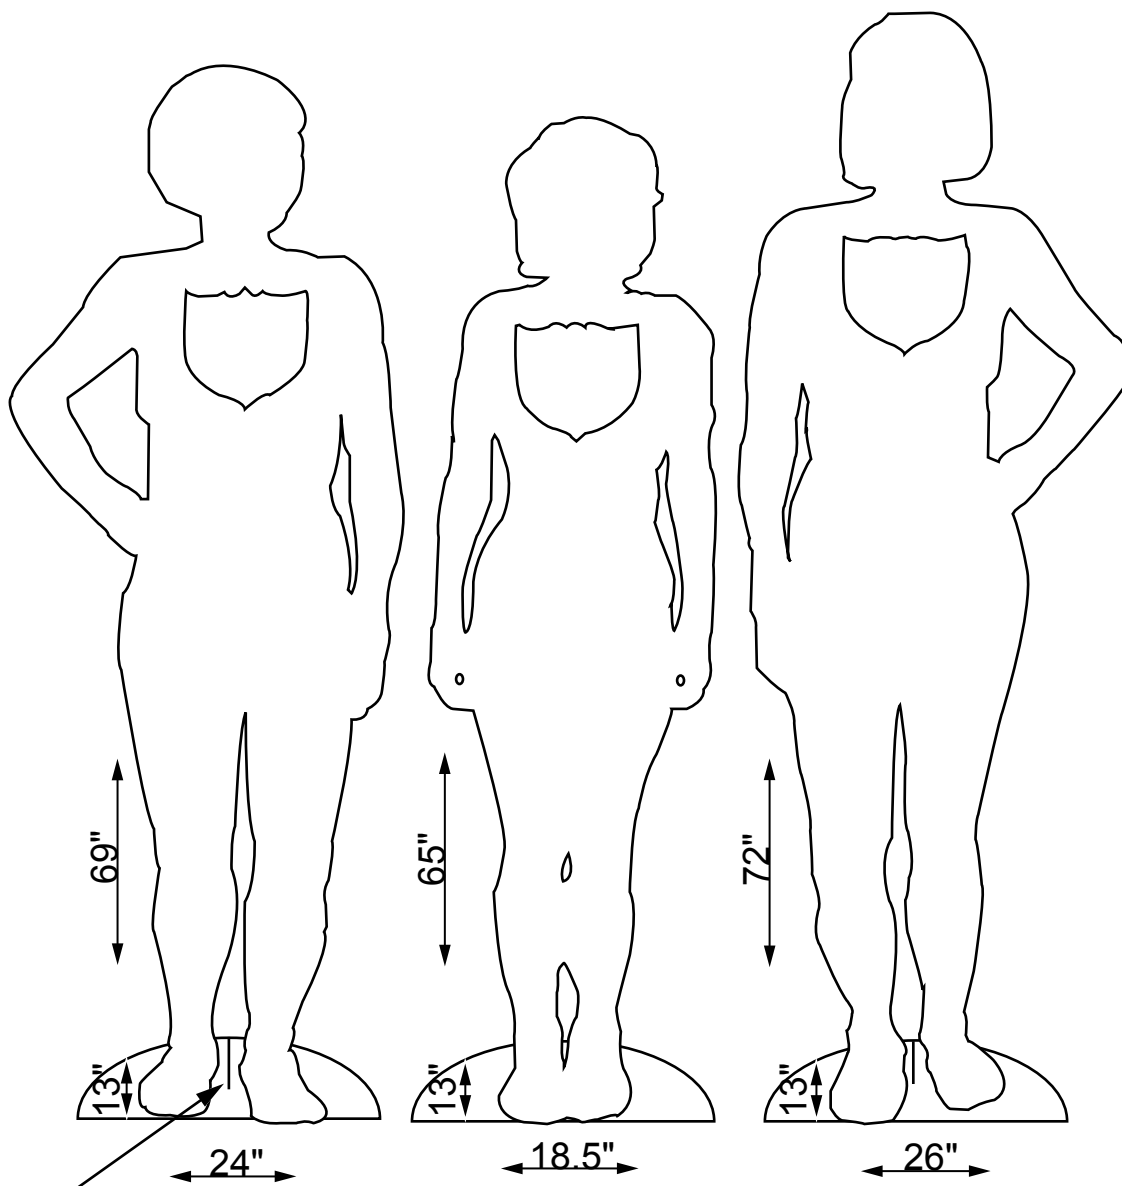

Silent Witness Figures

These scale drawings are approximately 8% of actual size. For full-size reproduction just project an overhead transparency of this page onto a wall and trace the figures and shields.

cut out
7.5" high

FIGURE A
Height 69"
Width 24"

FIGURE B
Height 65"
Width 18.5"

FIGURE C
Height 72"
Width 26"